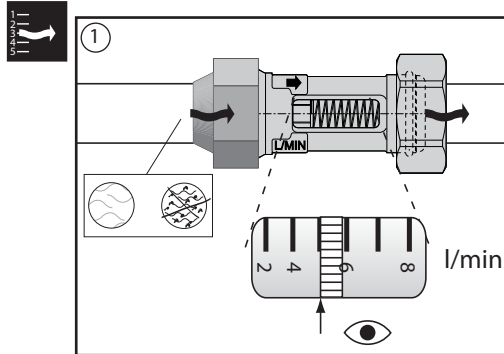

AA 23 Flometer

DN	GxG	L(mm)	
15	3/4" x 3/4"	57	22 30

TB	100°C	
PB	10 bar	