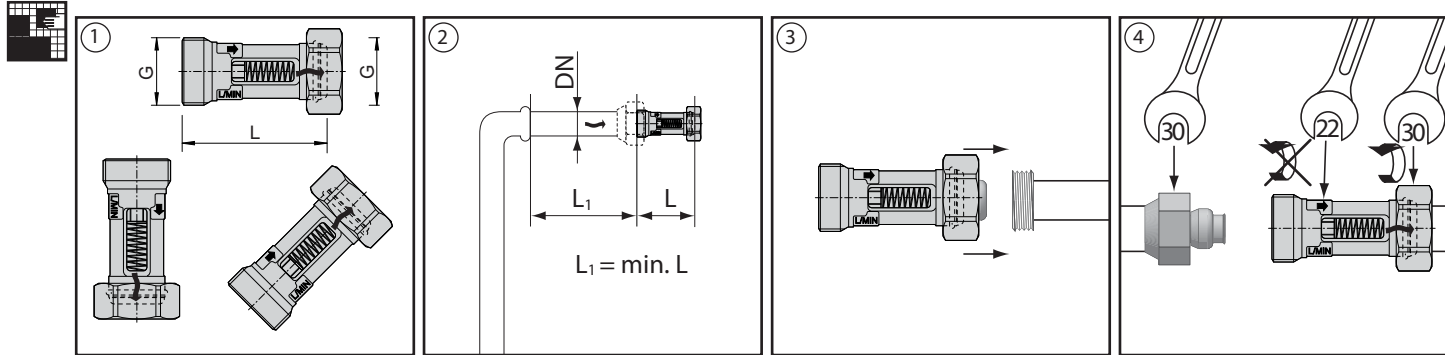

AA 23 Flometer

DN	GxG	L(mm)	
15	3/4" x 3/4"	57	22 30

TB	100°C	
PB	10 bar	