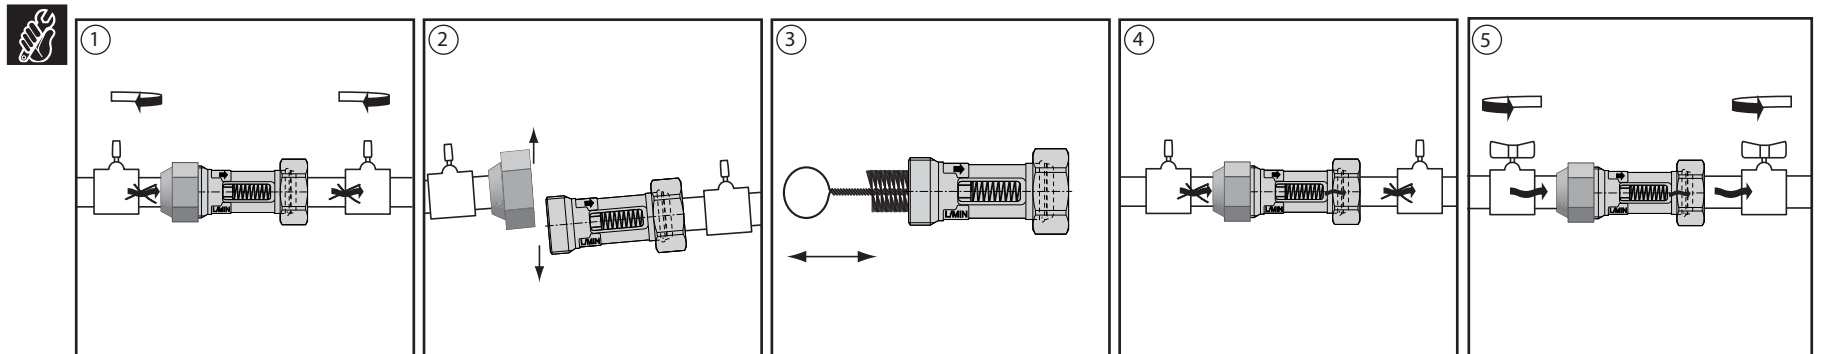

AA 23 Flometer

DN	GxG	L(mm)	
15	3/4" x 3/4"	57	22 30

TB	100°C	
PB	10 bar	